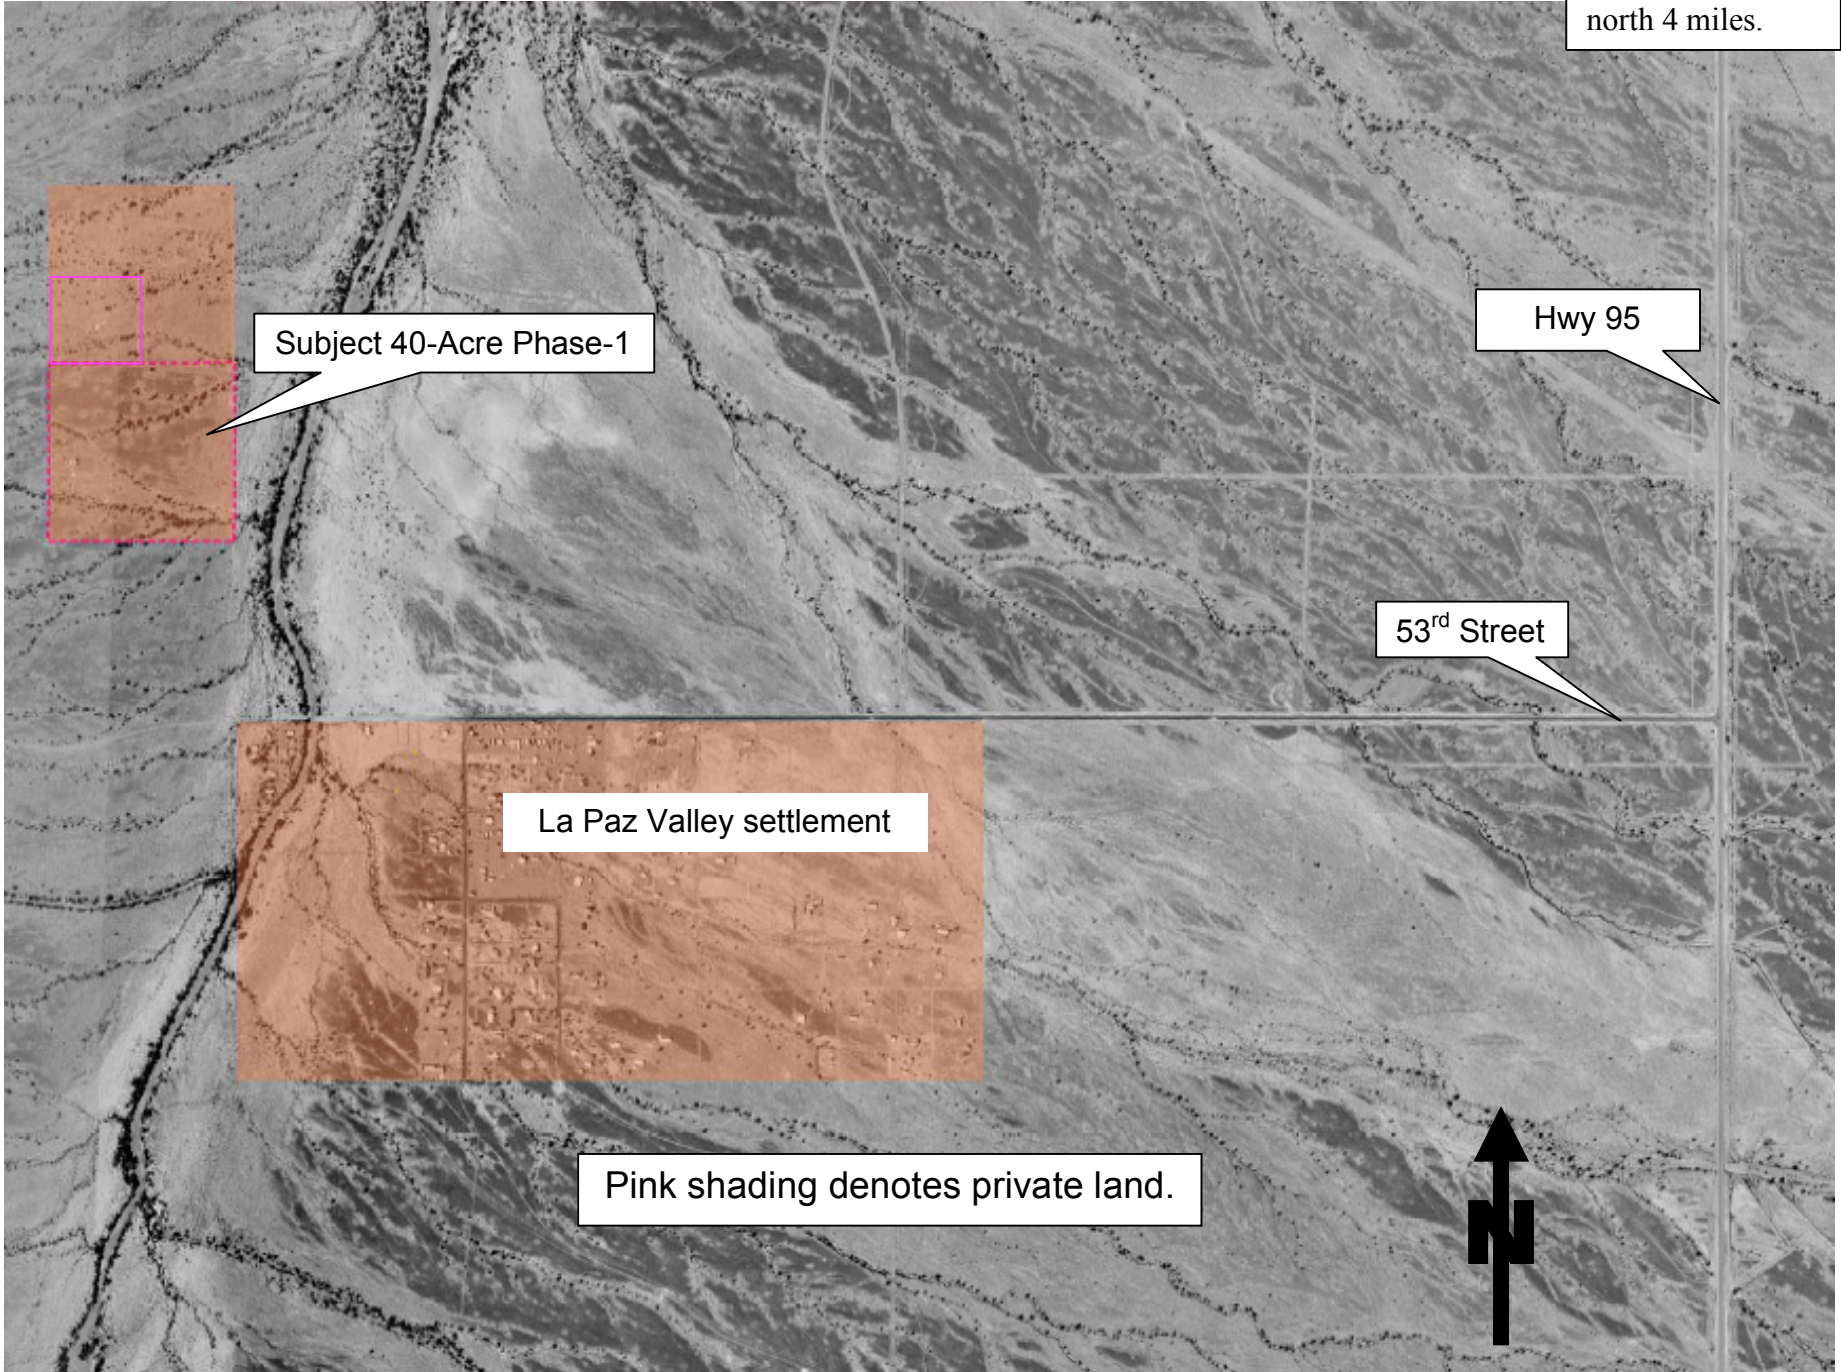

Vicinity Map of 40-acres

Quartzsite, AZ,
north 4 miles.

Subject 40-Acre Phase-1

Hwy 95

53rd Street

La Paz Valley settlement

Pink shading denotes private land.