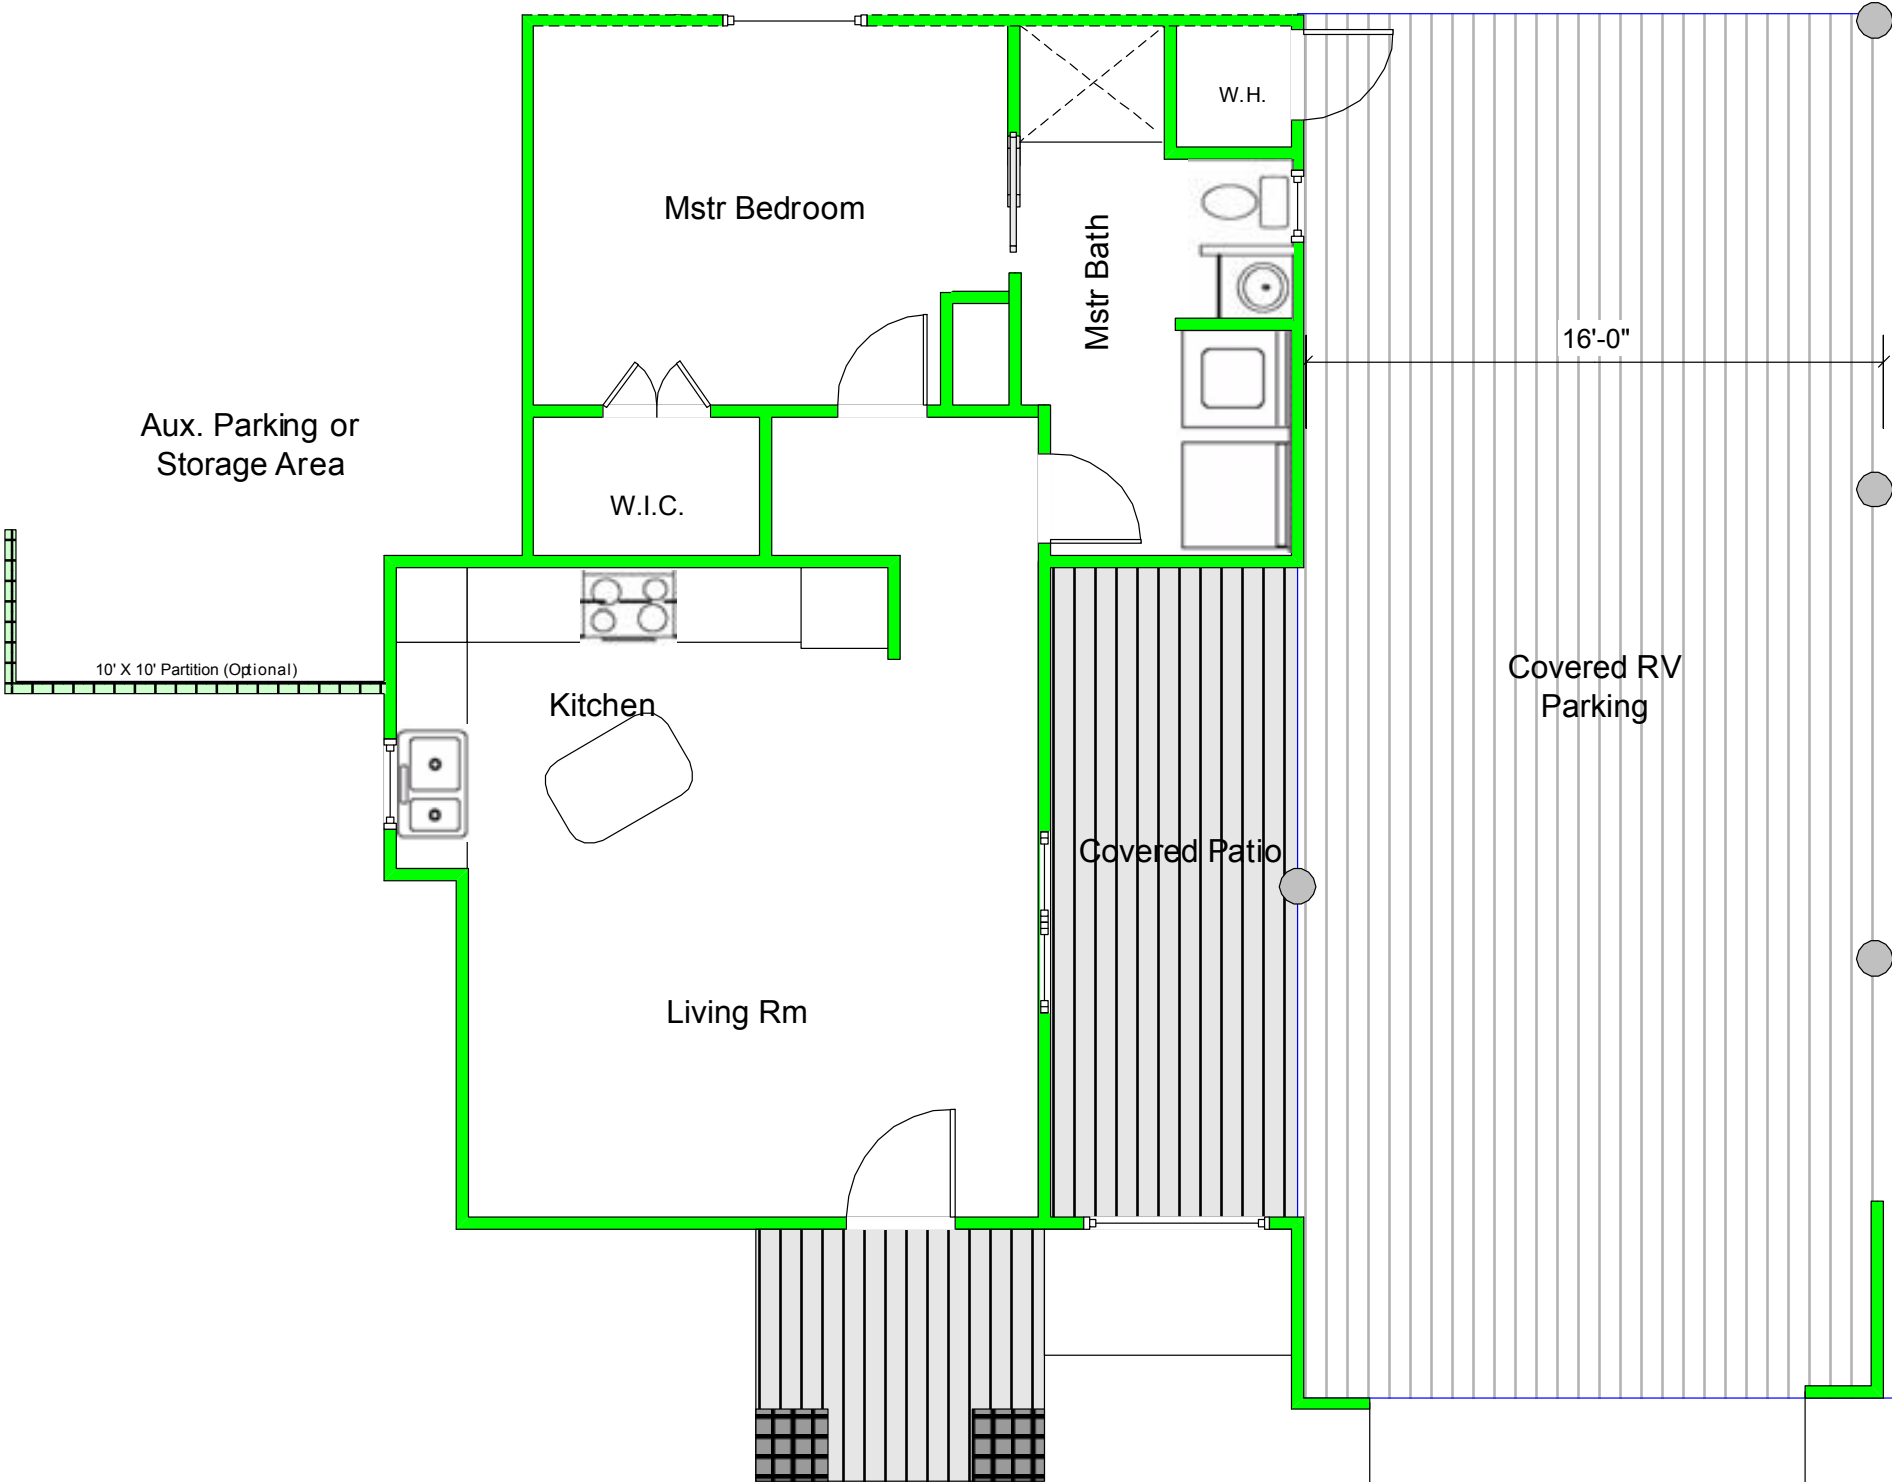

# MESQUITE

TAQ - 700 Model

# Mesquite

1 Bedroom, 1 Bath  
684 Square Feet, plus  
700 Square Feet of  
Covered RV Parking