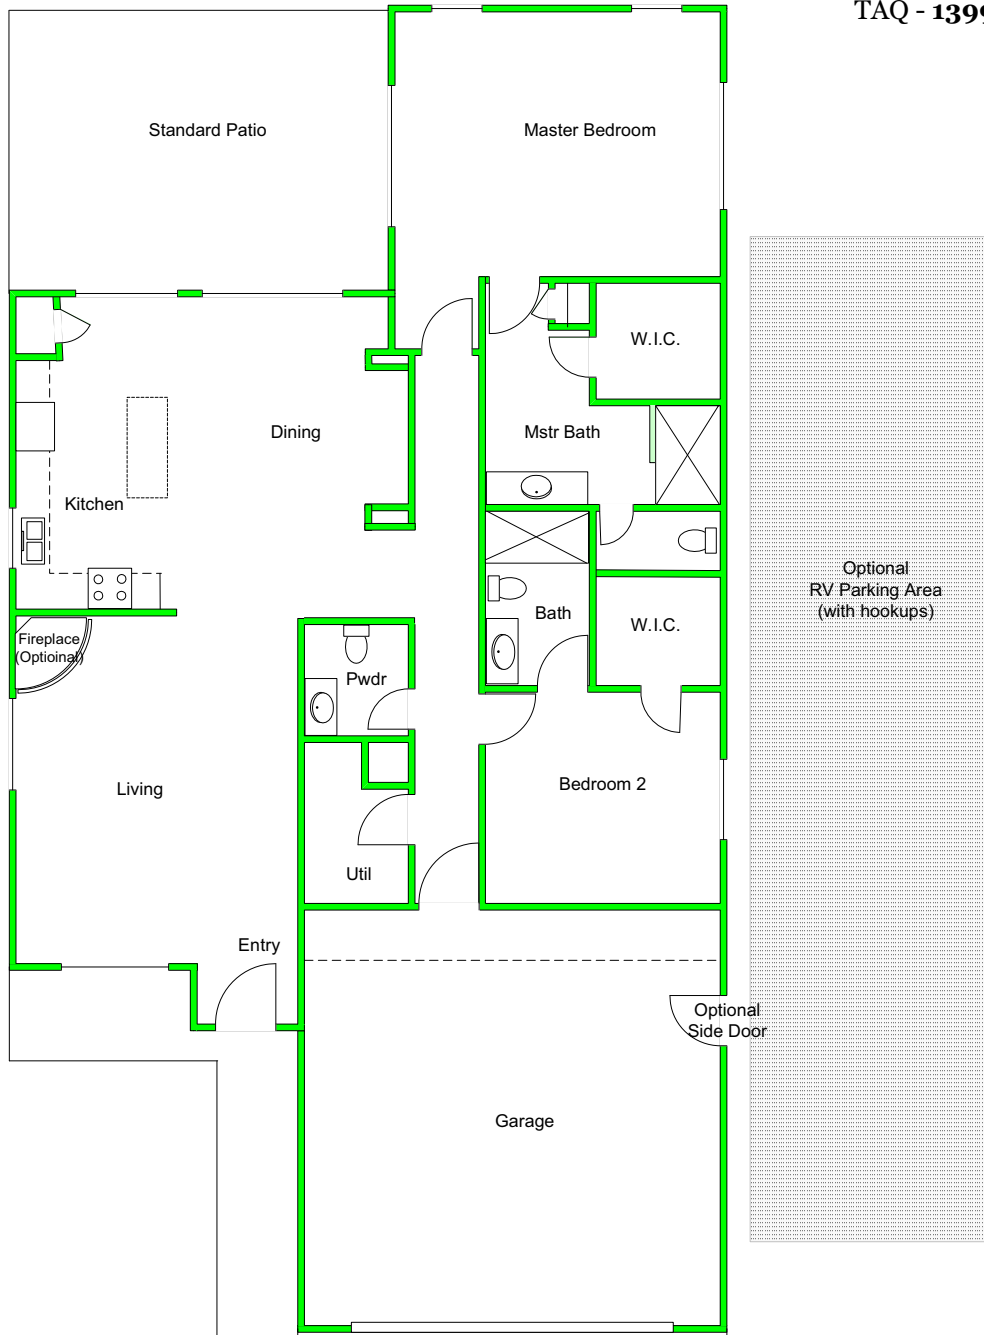

# MESQUITE

TAQ - 700 Model

Shown in relative scale. Floor plan is approximate and subject to change.  
Kitchen and bathroom fixtures placement and driveway/walkway vary.

# EL TEMIZ

TAQ - 1156 Model

10'-0"

5'-0"

Shown in relative scale. Floor plan is approximate and subject to change.  
Kitchen and bathroom fixtures placement vary.

BERKEY SERIES

# Saguaro

2 Bedrooms, 2-1/2 Baths

1,399 Square Feet

BERKEY SERIES

# SAGUARO

TAQ - 1399 Model

10'-0"

5'-0"

Shown in relative scale. Floor plan is approximate and subject to change.  
Kitchen and bathroom fixtures placement vary.

BERKEY SERIES