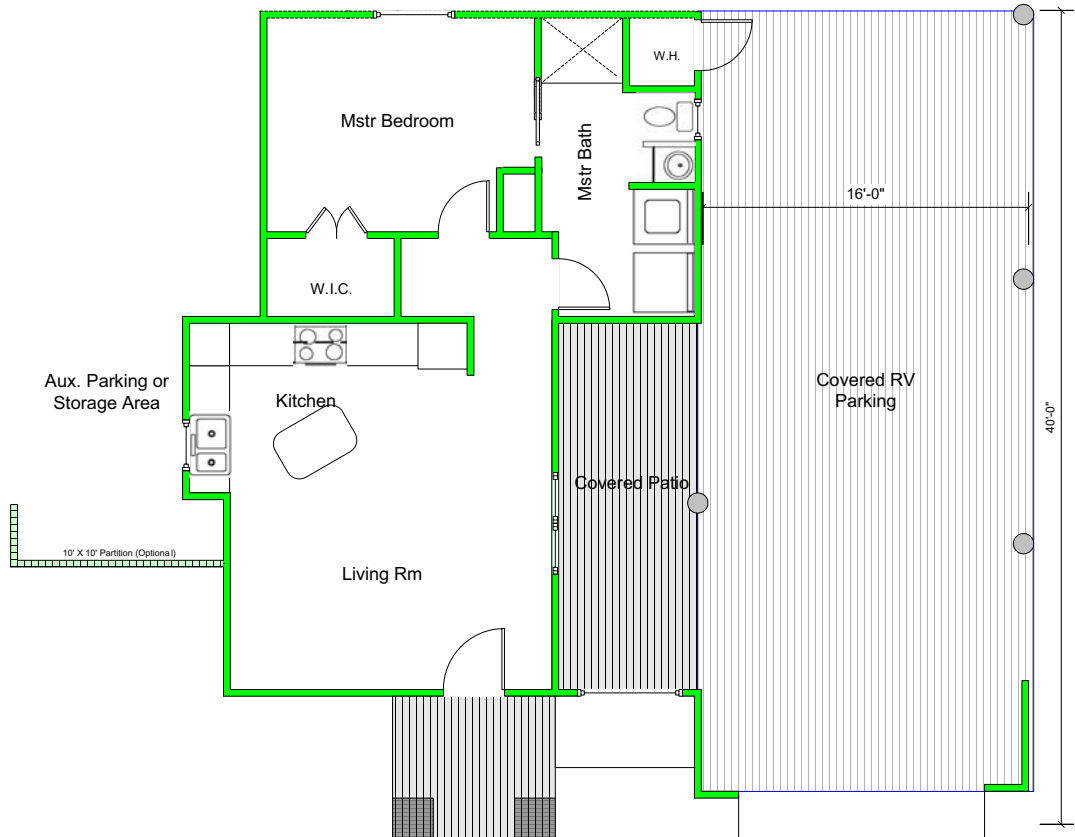

# Mesquite

1 Bedroom, 1 Bath  
684 Square Feet, plus  
700 Square Feet of  
Covered RV Parking

# MESQUITE

TAQ - 700 Model

Shown in relative scale. Floor plan is approximate and subject to change.  
Kitchen and bathroom fixtures placement and driveway/walkway vary.

# El Temiz

3 Bedrooms, 2 Baths

1,156 Square Feet

BERKEY SERIES

# SAGUARO

TAQ - 1399 Model

10'-0"

5'-0"

Shown in relative scale. Floor plan is approximate and subject to change.  
Kitchen and bathroom fixtures placement vary.

BERKEY SERIES