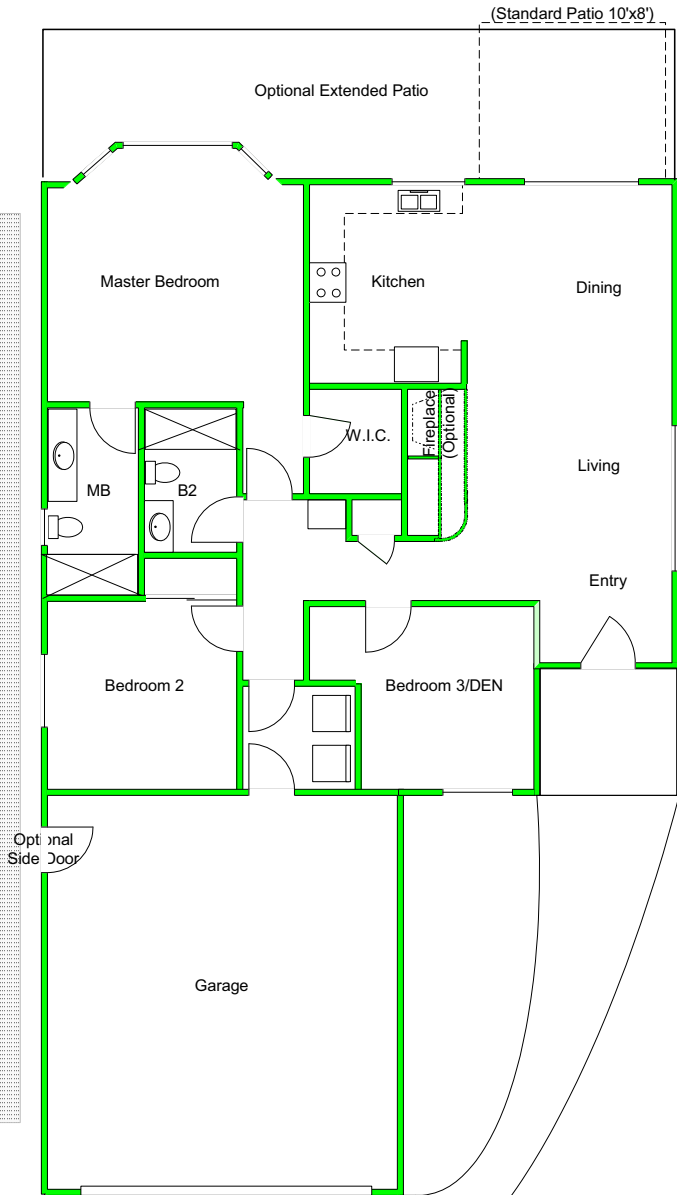

# El Temiz

3 Bedrooms, 2 Baths

1,156 Square Feet

BERKEY SERIES

# EL TEMIZ

TAQ - 1156 Model

10'-0"

5'-0"

Shown in relative scale. Floor plan is approximate and subject to change.  
Kitchen and bathroom fixtures placement vary.

BERKEY SERIES

# Saguaro

2 Bedrooms, 2-1/2 Baths

1,399 Square Feet

BERKEY SERIES

# SAGUARO

TAQ - 1399 Model

10'-0"

5'-0"

Shown in relative scale. Floor plan is approximate and subject to change.  
Kitchen and bathroom fixtures placement vary.

BERKEY SERIES